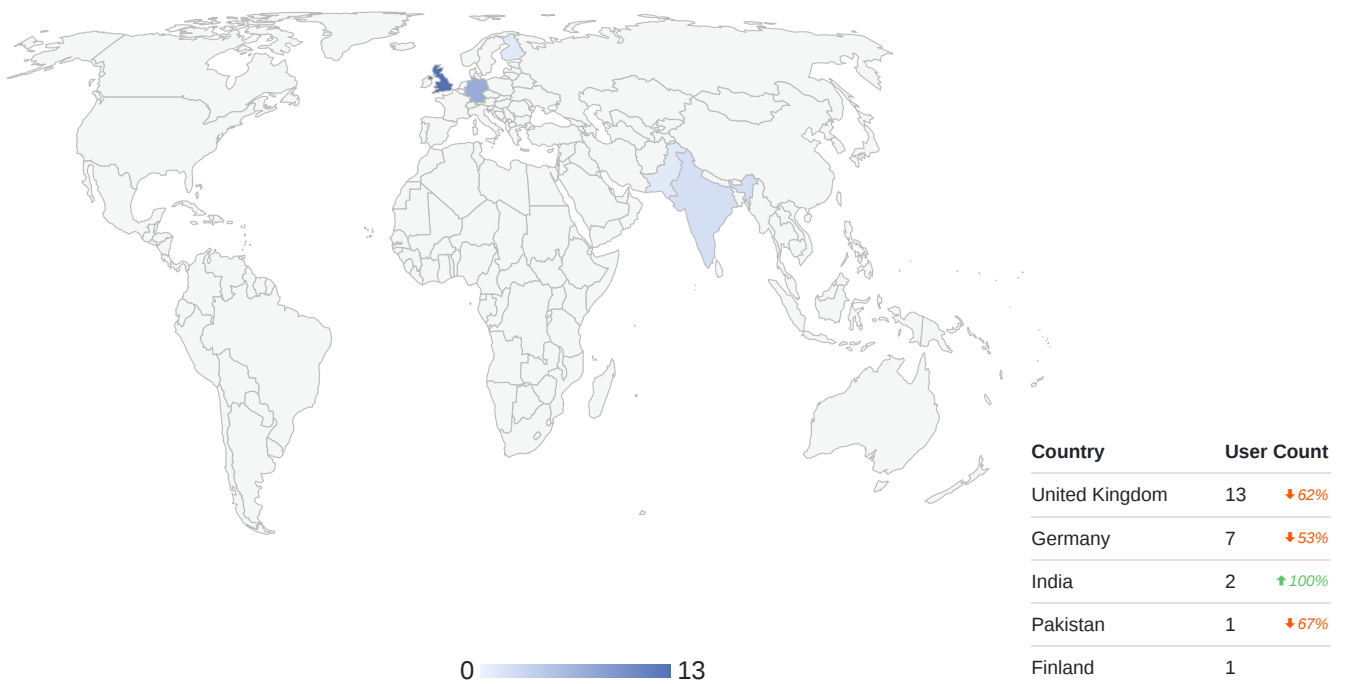

Sessions

09/04 - 14/04 Preceding Period

Users

Users by Country

Sessions by Channels

Users by Devices

Page Views

| Page URL | Users | Sessions | Page Views | Avg. Duration | Bounce Rate |
|--|-------------------------|-------------------------|-------------------------|---------------|-------------|
| swwsweb.co.uk/ | 16 ↓63.64% | 19 ↓61.22% | 35 ↓57.83% | 98.49s | 26.32% |
| swwsweb.co.uk/contact-us/ | 7 | 7 | 8 ↓27.27% | 9.25s | 0% |
| swwsweb.co.uk/about-us/ | 7 ↓12.5% | 8 ↓11.11% | 10 ↓28.57% | 17.33s | 12.5% |
| swwsweb.co.uk/services/website-developmen... | 4 ↓33.33% | 4 ↓33.33% | 9 ↓50% | 18.73s | 0% |
| swwsweb.co.uk/news/ | 4 | 4 | 4 ↓20% | 7.12s | 0% |
| swwsweb.co.uk/services/website-maintenanc... | 4 ↑33.33% | 4 ↑33.33% | 7 ↓12.5% | 36.41s | 0% |
| swwsweb.co.uk/services/managed-website-ho... | 4 | 5 ↑25% | 7 | 25.31s | 0% |
| swwsweb.co.uk/services/maintenance-suppor... | 4 ↓50% | 6 ↓33.33% | 11 ↓52.17% | 92.97s | 16.67% |
| swwsweb.co.uk/faqs/ | 4 ↑300% | 4 ↑300% | 4 ↑33.33% | 9.48s | 0% |
| swwsweb.co.uk/services/maintenance-suppor... | 4 | 4 | 7 ↓36.36% | 49.98s | 0% |