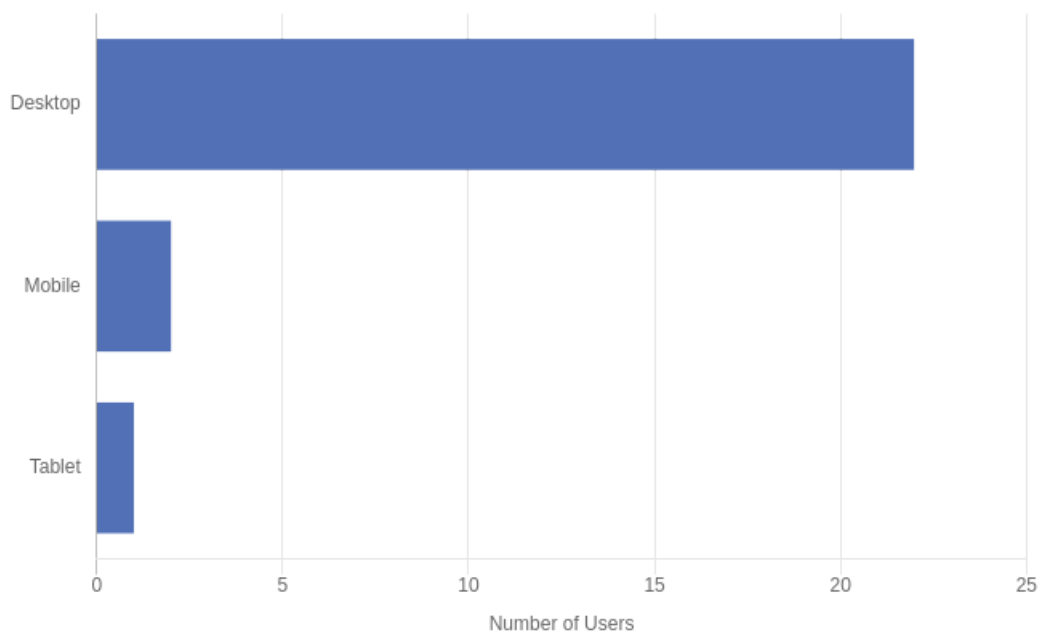

Sessions

09/04 - 14/04 Preceding Period

Users

Users by Country

Sessions by Channels

Users by Devices

Page Views

| Page URL | Users | Sessions | Page Views | Avg. Duration | Bounce Rate |
|--|-------------------------|-------------------------|-------------------------|---------------|-------------|
| swwsweb.co.uk/ | 16 ↓63.64% | 19 ↓61.22% | 35 ↓57.83% | 98.49s | 26.32% |
| swwsweb.co.uk/contact-us/ | 7 | 7 | 8 ↓27.27% | 9.25s | 0% |
| swwsweb.co.uk/about-us/ | 7 ↓12.5% | 8 ↓11.11% | 10 ↓28.57% | 17.33s | 12.5% |
| swwsweb.co.uk/services/website-developmen... | 4 ↓33.33% | 4 ↓33.33% | 9 ↓50% | 18.73s | 0% |
| swwsweb.co.uk/news/ | 4 | 4 | 4 ↓20% | 7.12s | 0% |
| swwsweb.co.uk/services/website-maintenanc... | 4 ↑33.33% | 4 ↑33.33% | 7 ↓12.5% | 36.41s | 0% |
| swwsweb.co.uk/services/managed-website-ho... | 4 | 5 ↑25% | 7 | 25.31s | 0% |
| swwsweb.co.uk/services/maintenance-suppor... | 4 ↓50% | 6 ↓33.33% | 11 ↓52.17% | 92.97s | 16.67% |
| swwsweb.co.uk/faqs/ | 4 ↑300% | 4 ↑300% | 4 ↑33.33% | 9.48s | 0% |
| swwsweb.co.uk/services/maintenance-suppor... | 4 | 4 | 7 ↓36.36% | 49.98s | 0% |