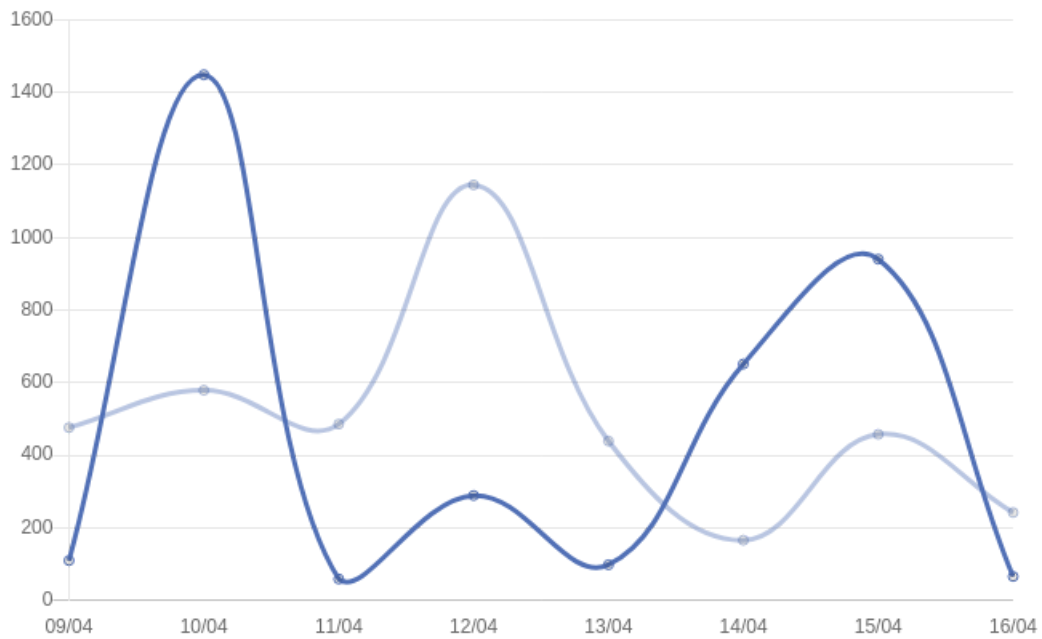

7K+

Blocked

3K+

Load Reduction

48%

Firewall Logs

Attacks Regular

Bot Protection