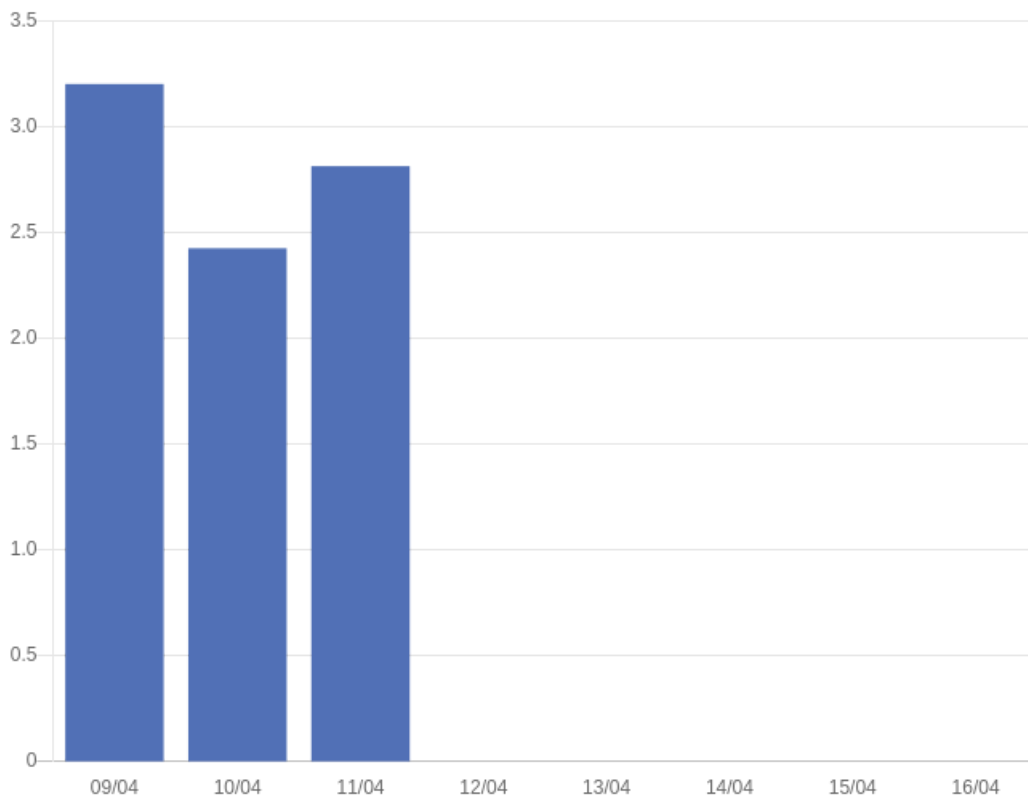

PERFORMANCE

Mobile pagespeed score of your website

Speed Score

Load Time

Number of requests

2.9

44

Load Time