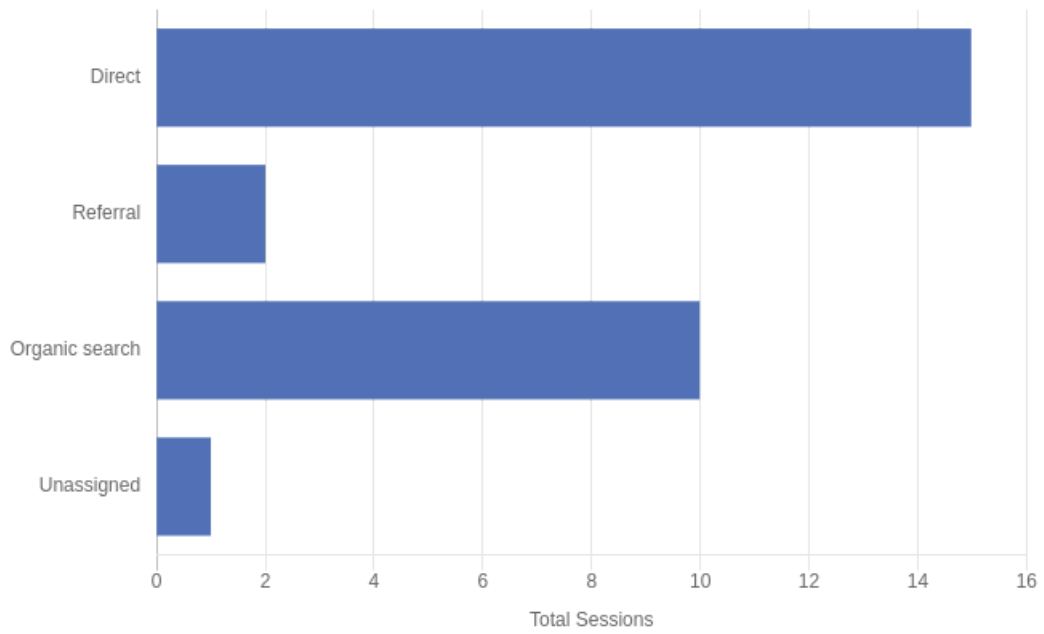

Sessions

09/04 - 14/04 Preceding Period

Users

Users by Country

Sessions by Channels

Users by Devices

Page Views

| Page URL | Users | Sessions | Page Views | Avg. Duration | Bounce Rate |
|--|-------------------------|-------------------------|-------------------------|---------------|-------------|
| swwsweb.co.uk/ | 16 ↓63.64% | 19 ↓61.22% | 35 ↓57.83% | 98.49s | 26.32% |
| swwsweb.co.uk/contact-us/ | 7 | 7 | 8 ↓27.27% | 9.25s | 0% |
| swwsweb.co.uk/about-us/ | 7 ↓12.5% | 8 ↓11.11% | 10 ↓28.57% | 17.33s | 12.5% |
| swwsweb.co.uk/services/website-developmen... | 4 ↓33.33% | 4 ↓33.33% | 9 ↓50% | 18.73s | 0% |
| swwsweb.co.uk/news/ | 4 | 4 | 4 ↓20% | 7.12s | 0% |
| swwsweb.co.uk/services/website-maintenanc... | 4 ↑33.33% | 4 ↑33.33% | 7 ↓12.5% | 36.41s | 0% |
| swwsweb.co.uk/services/managed-website-ho... | 4 | 5 ↑25% | 7 | 25.31s | 0% |
| swwsweb.co.uk/services/maintenance-suppor... | 4 ↓50% | 6 ↓33.33% | 11 ↓52.17% | 92.97s | 16.67% |
| swwsweb.co.uk/faqs/ | 4 ↑300% | 4 ↑300% | 4 ↑33.33% | 9.48s | 0% |
| swwsweb.co.uk/services/maintenance-suppor... | 4 | 4 | 7 ↓36.36% | 49.98s | 0% |