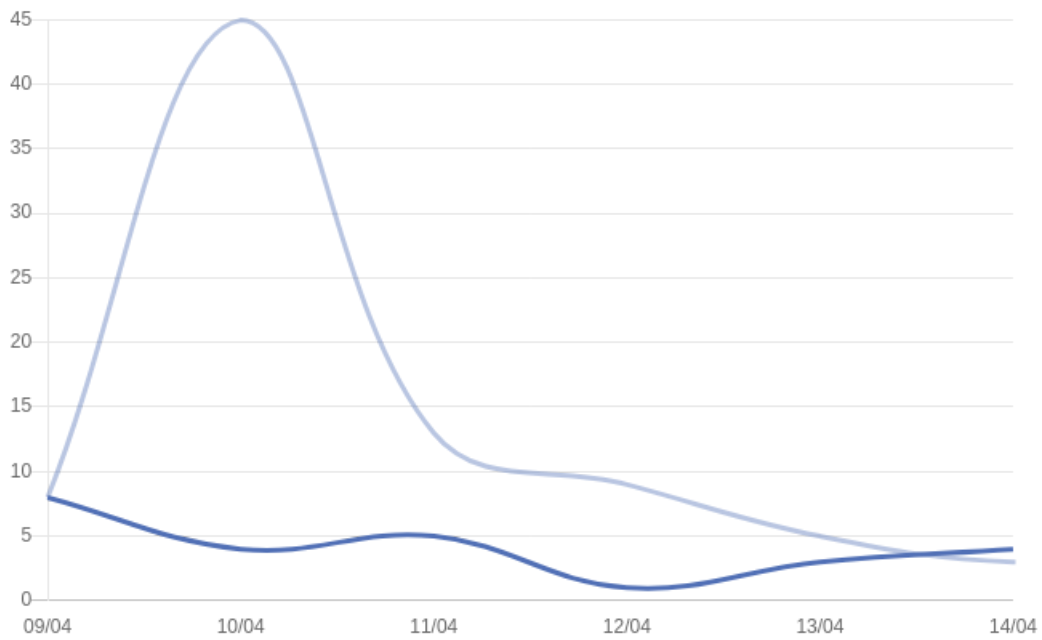

GOOGLE ANALYTICS

Your site's google analytics data

Total Sessions	Total Users	Page Views	Bounce Rate
28	24	152	42.86 %
↓ 68.89%	↓ 68.42%	↓ 58.36%	↓ 8.16%

Sessions

09/04 - 14/04   Preceding Period